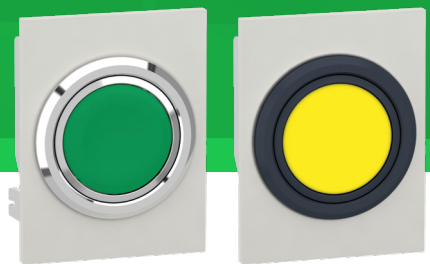

Add a touch of style to your control panel

Upgrade the aesthetics of your Harmony XB4, XB5, and XB7 devices with the new Harmony flush mounting kit

What if you could upgrade your control panel to a cleaner and more stylish look without major expense or difficulty? With the new Harmony flush mounting kit the transformation is quick, easy, and cost-effective.

This new accessory enables you to improve the aesthetic of your panels without having to replace your current control devices. Available in both plastic and metal, the flush mounting kit is compatible with Harmony pushbuttons, selectors, and pilot lights.

Life Is On

Schneider
Electric

Create a brand new look and feel

The Harmony flush mounting kit makes it easy to give your control panels a makeover. It offers:

- **Quick and easy installation** in a 30.5 mm hole, compatible with 22 mm devices
- **A cost-effective solution**, as the control devices and the operating modes of the machine do not change
- **A complete flush mounting kit**, for plastic and metal Harmony devices
- **Easy integration of labeling**, thanks to a model with a legend holder
- **A stylish aesthetic**, bringing a new look to your control panel at a low cost
- **Flexibility to suit a wide range of applications**, including packaging, food and beverage, material working, and material handling