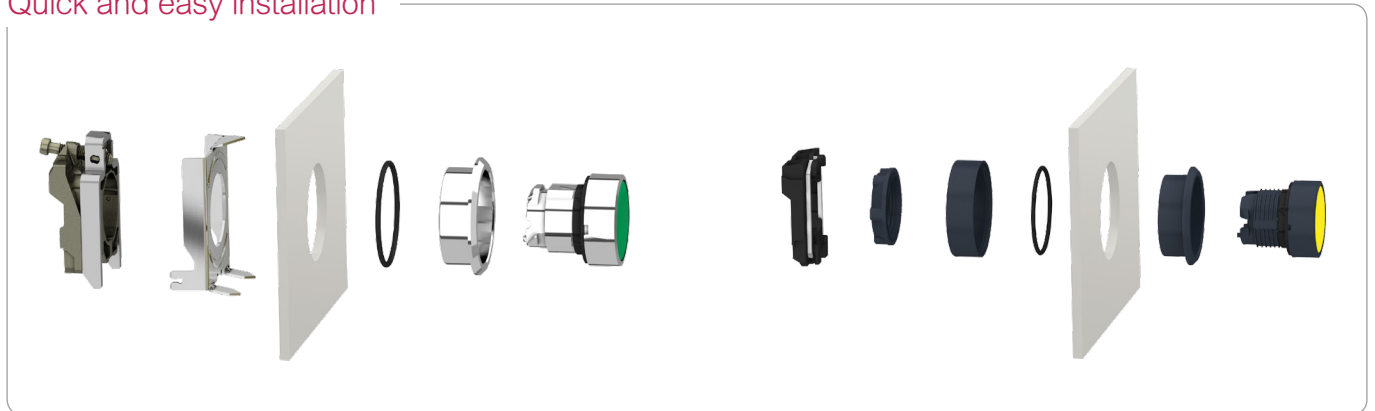

This new accessory enables you to improve the aesthetic of your panels without having to replace your current control devices. Available in both plastic and metal, the flush mounting kit is compatible with Harmony pushbuttons, selectors, and pilot lights.

Life Is On

Schneider
Electric

Create a brand new look and feel

The Harmony flush mounting kit makes it easy to give your control panels a makeover. It offers:

- **Quick and easy installation** in a 30.5 mm hole, compatible with 22 mm devices
- **A cost-effective solution**, as the control devices and the operating modes of the machine do not change
- **A complete flush mounting kit**, for plastic and metal Harmony devices
- **Easy integration of labeling**, thanks to a model with a legend holder
- **A stylish aesthetic**, bringing a new look to your control panel at a low cost
- **Flexibility to suit a wide range of applications**, including packaging, food and beverage, material working, and material handling

Quick and easy installation

Products	Description
ZB5AZ021	Plastic flush mounting kit for Ø22 pushbutton and pilot light
ZB5AZ022	Plastic flush mounting kit for Ø22 selector and ill.pushbutton
ZB5AZ023	Plastic flush mounting kit for legend 8x27 pushbutton and pilot light
ZB5AZ024	Plastic flush mounting kit for legend 8x27 selector switch and ill.pushbutton
ZB5AZ025	Plastic flush mounting kit for legend 18x27 pushbutton and pilot light
ZB5AZ026	Plastic flush mounting kit for legend 18x27 selector switch and ill.pushbutton
ZB4BZ021	Metal flush mounting kit for Ø22 pushbutton and pilot light
ZB4BZ022	Metal flush mounting kit for Ø22 selector and ill.pushbutton