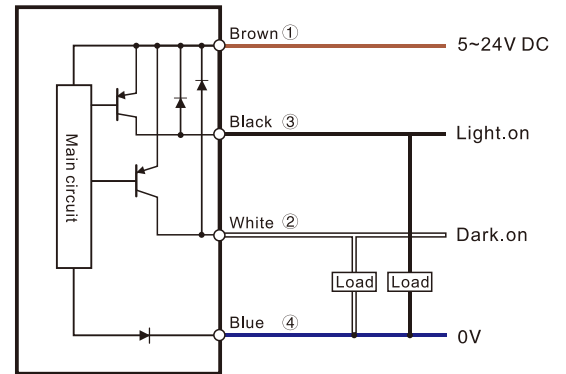

Slot Type

Dimensions

L Shape

K Shape

Y Shape

Circuit diagram

NPN

PNP

- Fiber Optic
- Slot Sensors
- Photoelectric
- Laser
- Proximity
- Displacement
- Magnetic
- Contact
- Area
- Ultrasonic
- Vision
- Vibration
- Temperature
- Annexes
- Guidance
- Slot type sensors
- Mirco slot type
- Slot type
- Wide slot type
- Label detection