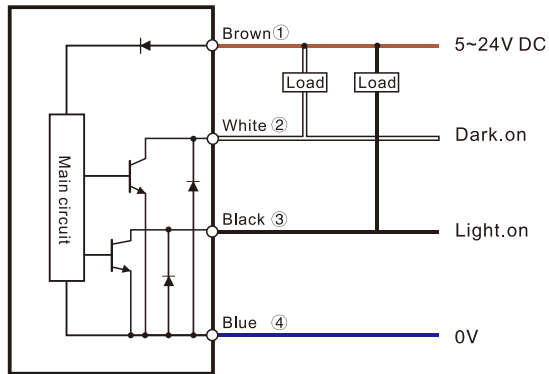

Slot Type

Dimensions

L Shape

K Shape

Y Shape

Circuit diagram

NPN

PNP

- Fiber Optic
- Slot Sensors
- Photoelectric
- Laser
- Proximity
- Displacement
- Magnetic
- Contact
- Area
- Ultrasonic
- Vision
- Vibration
- Temperature
- Annexes
- Guidance
- Slot type sensors
- Mirco slot type
- Slot type
- Wide slot type
- Label detection