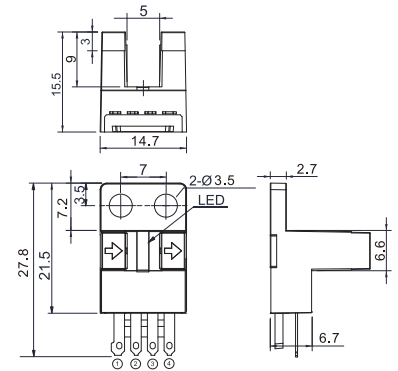

Slot Type

Dimensions

L Shape

K Shape

Y Shape

Circuit diagram

NPN

PNP

- Fiber Optic
- Slot Sensors
- Photoelectric
- Laser
- Proximity
- Displacement
- Magnetic
- Contact
- Area
- Ultrasonic
- Vision
- Vibration
- Temperature
- Annexes
- Guidance
- Slot type sensors
- Mirco slot type
- Slot type
- Wide slot type
- Label detection