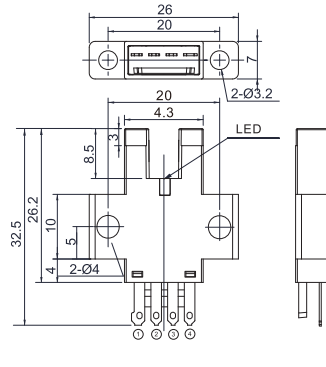

Slot Type

Dimensions

L Shape

K Shape

Y Shape

Circuit diagram

NPN

PNP

- Fiber Optic
- Slot Sensors
- Photoelectric
- Laser
- Proximity
- Displacement
- Magnetic
- Contact
- Area
- Ultrasonic
- Vision
- Vibration
- Temperature
- Annexes
- Guidance
- Slot type sensors
- Mirco slot type
- Slot type
- Wide slot type
- Label detection